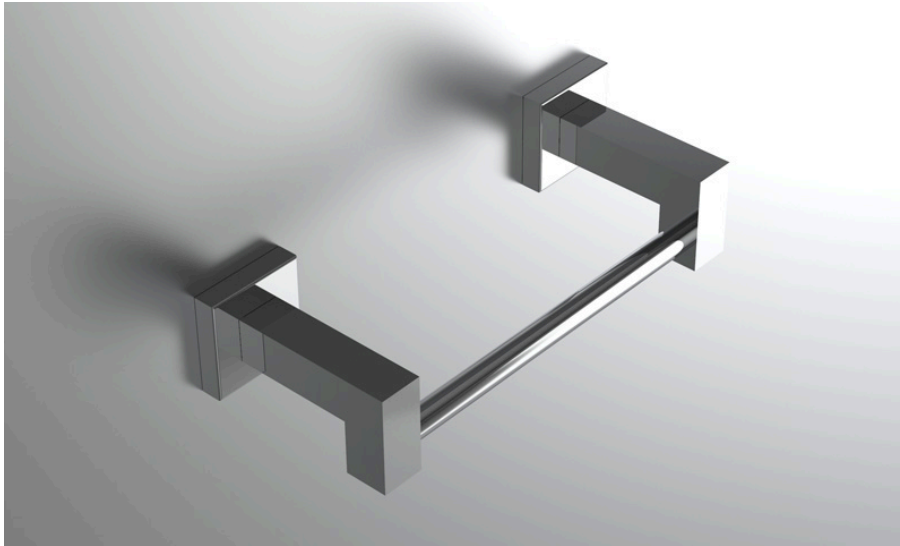

## FEATURES

- Premium 304 Grade Stainless Steel
- Solid Mount Construction
- Concealed Installation Hardware
- State of the art wall anchors included for installation on Dry wall or Tile